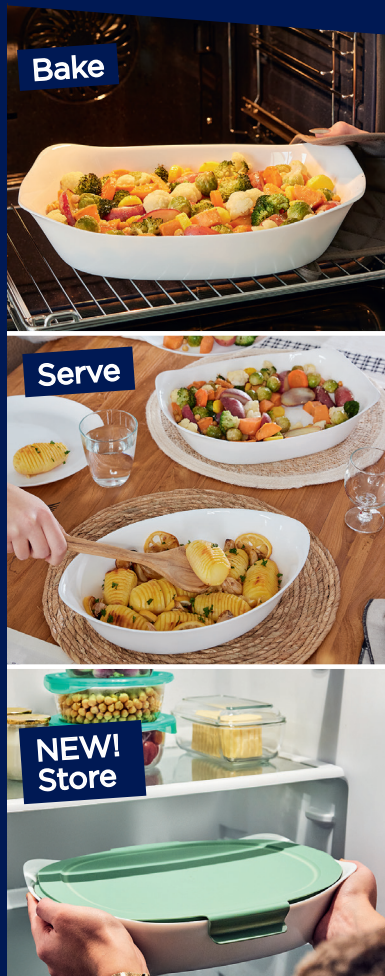

Culinary OPAL

Luminarc's Opal has been part of families' daily lives since 1958.

In 2018, Luminarc launched an innovative material, culinary opal, which has found its way into people's kitchen to help prepare, bake, and serve delicious food, for every occasion.

What is culinary opal?

The many
benefits of
culinary opal:

Oven Safe: Our culinary opal dishes can be used safely in the oven up to 250°C.

Made to last: 3x times stronger than ceramics tableware, high resistance to breaking and chipping

Easy to use in the kitchen: dishwasher and microwave safe, light, stackable

100% healthy: a non-porous durable material that makes it extra-hygienic

MADE IN FRANCE label: certified by an official label to reassure consumers and protect our know-how

Luminarc