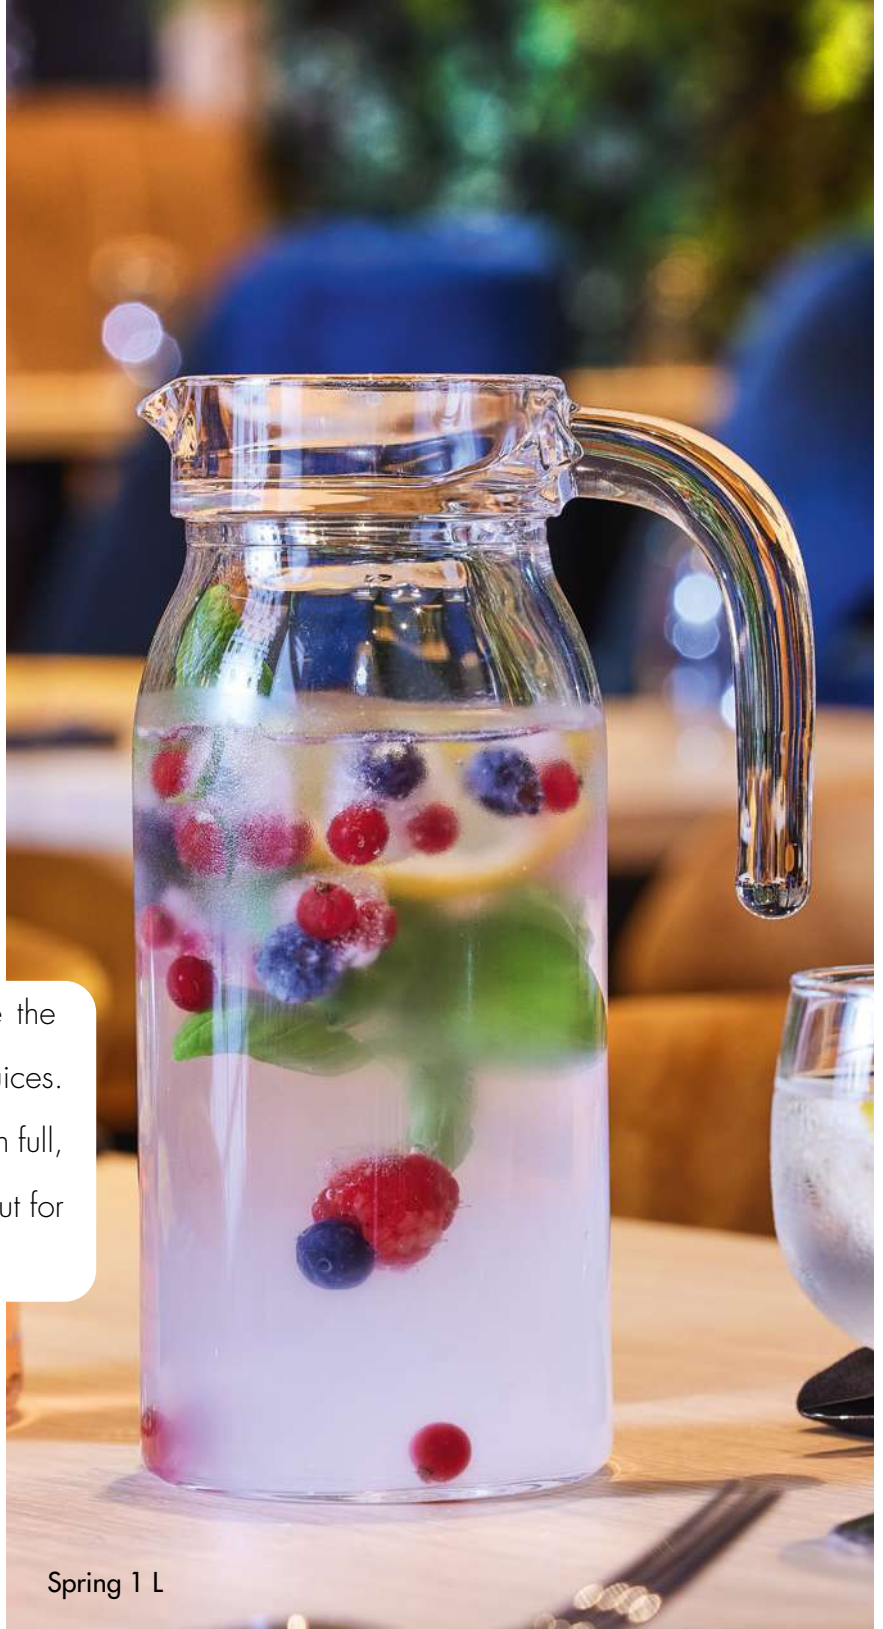

Absoluty 32 cl OF • 25 cl OF • 37 cl HB

Krysta

Spring

Spring 1 L • 0,5 L

Spring 0,75 L

Illy for
serving water...

The new Arcoroc jugs, Spring will be the ally for serving water, wine and other juices. This jug is perfectly ergonomic, even when full, with a handle for easy serving and a spout for safe pouring.