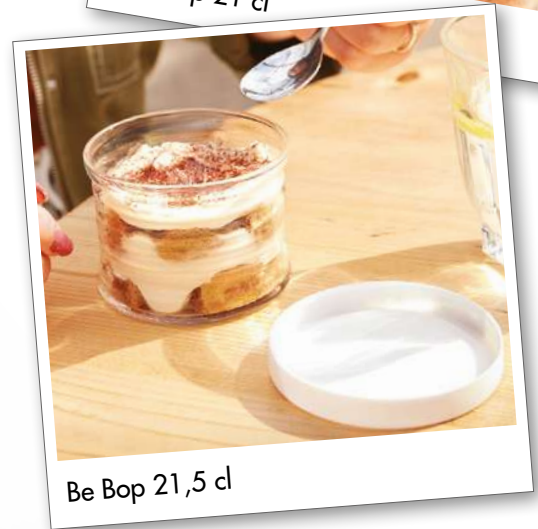

Stack up 21 cl

Be Bop 21,5 cl